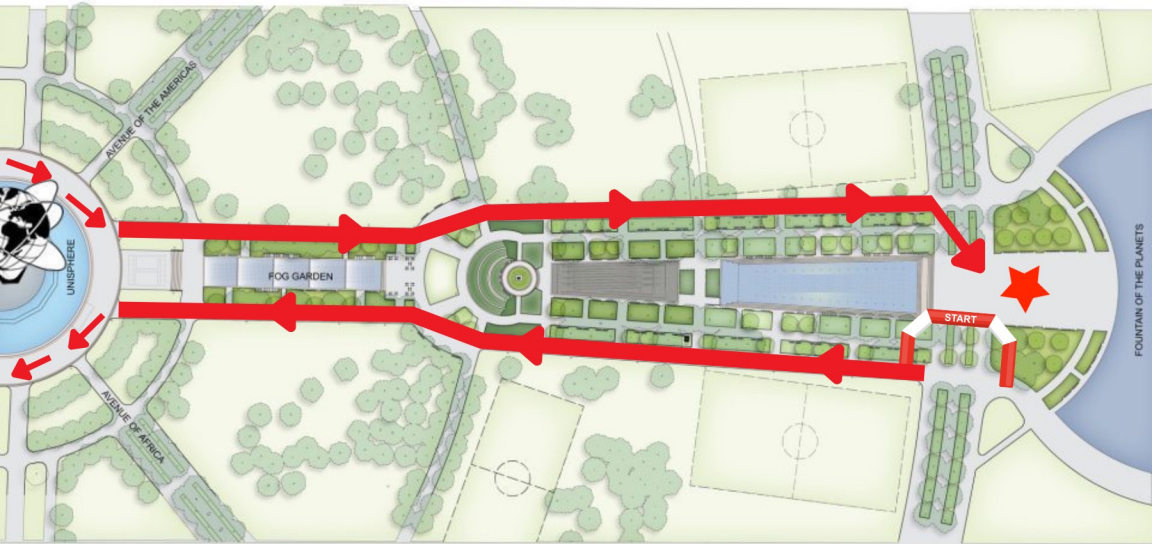

Flushing Meadows Corona Park

Check In at ★ (Universe Court at Fountain of the Planets)
www.nychcwalk.org